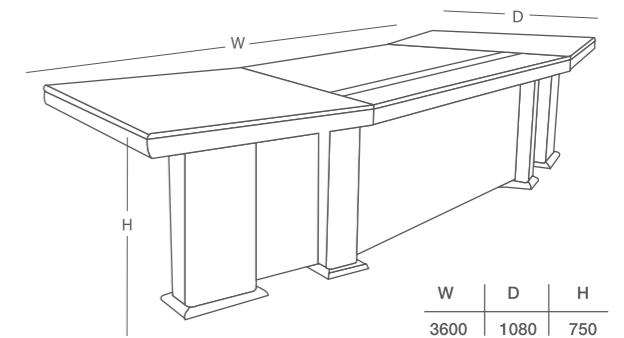

DIMENSIONS

(Can be bought in multiples)