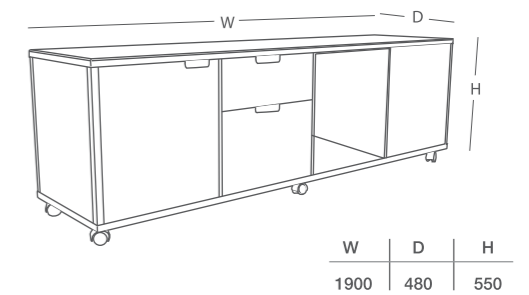

DIMENSIONS

(Can be bought in multiples)