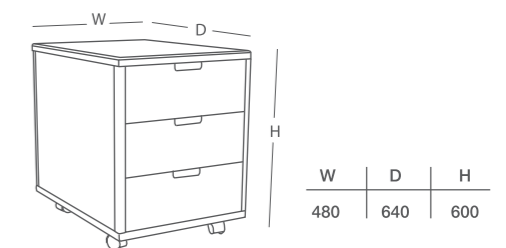

DIMENSIONS

(Can be bought in multiples)