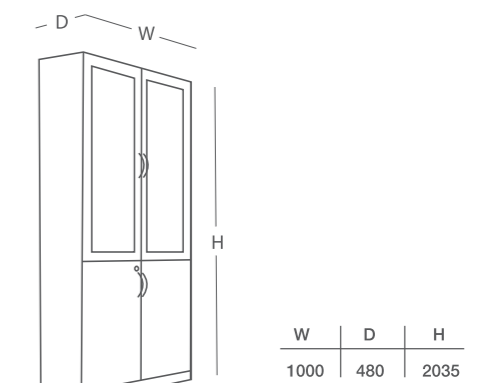

The sleek design with smart case-space slides effortlessly in style.

Perfect for storing all your files and papers. Keeps your desk clutter free.

Wire management provided within the desk ensures wire-free space.

The Side unit - the cabinet can be placed on either side of the user.

## DIMENSIONS

(Can be bought in multiples)